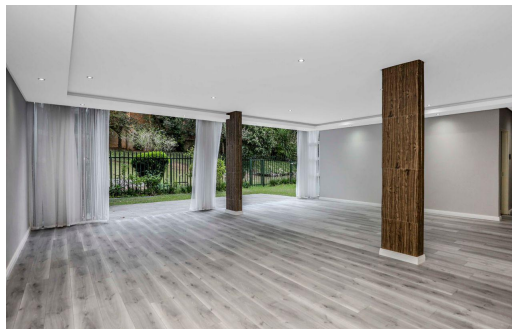

 4  
 4  
 -

**R2,400,000**

Apartment For Sale in Sandown

<b>FLOOR SIZE</b>	172m <sup>2</sup>	<b>GARAGES</b>	-
<b>BEDROOMS</b>	4	<b>PARKINGS</b>	1
<b>BATHROOMS</b>	4	<b>FLATLETS</b>	-
<b>KITCHENS</b>	1	<b>DOMESTIC ACCOM.</b>	2
<b>LOUNGES</b>	1	<b>POOL</b>	Yes
<b>DINING ROOMS</b>	1	<b>PETS ALLOWED</b>	Yes
<b>STUDIES</b>	-		