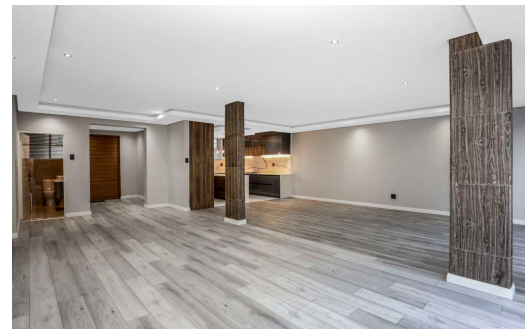

 4  
 4  
 -

**R2,400,000**

Apartment For Sale in Sandown

<b>FLOOR SIZE</b>	172m <sup>2</sup>	<b>GARAGES</b>	-
<b>BEDROOMS</b>	4	<b>PARKINGS</b>	1
<b>BATHROOMS</b>	4	<b>FLATLETS</b>	-
<b>KITCHENS</b>	1	<b>DOMESTIC ACCOM.</b>	2
<b>LOUNGES</b>	1	<b>POOL</b>	Yes
<b>DINING ROOMS</b>	1	<b>PETS ALLOWED</b>	Yes
<b>STUDIES</b>	-		