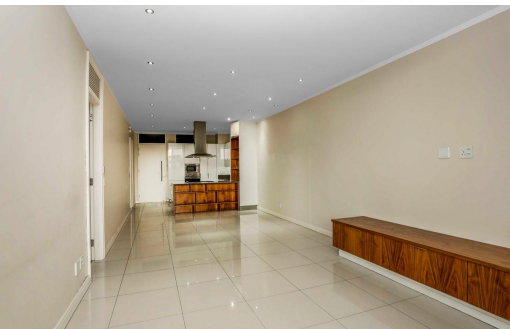

 2

 2

 -

R24,000 pm

Apartment To Let in Morningside

FLOOR SIZE 120m²
BEDROOMS 2
BATHROOMS 2
KITCHENS 1
LOUNGES 1
DINING ROOMS 1
STUDIES -

GARAGES -
PARKINGS 2
FLATLETS -
DOMESTIC ACCOM. -
POOL Yes

Lisa Aviv
0833916181