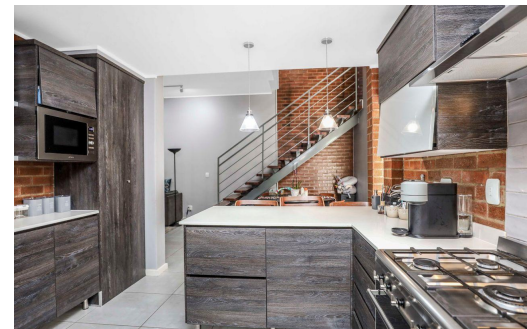

 4

 3.5

 2

R2,375,000

Duplex For Sale in Sharonlea

FLOOR SIZE	201m ²	GARAGES	2
LAND SIZE	300m ²	PARKINGS	-
BEDROOMS	4	FLATLETS	-
BATHROOMS	3.5	DOMESTIC ACCOM.	-
KITCHENS	1	PETS ALLOWED	Yes
LOUNGES	1		
DINING ROOMS	1		
STUDIES	1		