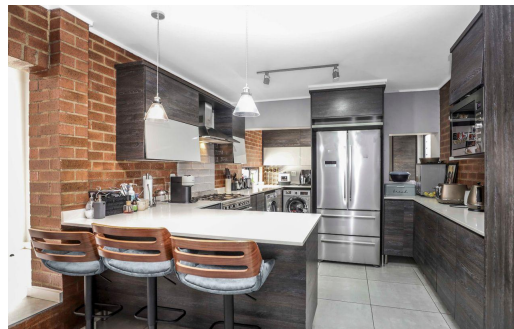

 4

 3.5

 2

R2,375,000

Duplex For Sale in Sharonlea

FLOOR SIZE	201m ²	GARAGES	2
LAND SIZE	300m ²	PARKINGS	-
BEDROOMS	4	FLATLETS	-
BATHROOMS	3.5	DOMESTIC ACCOM.	-
KITCHENS	1	PETS ALLOWED	Yes
LOUNGES	1		
DINING ROOMS	1		
STUDIES	1		