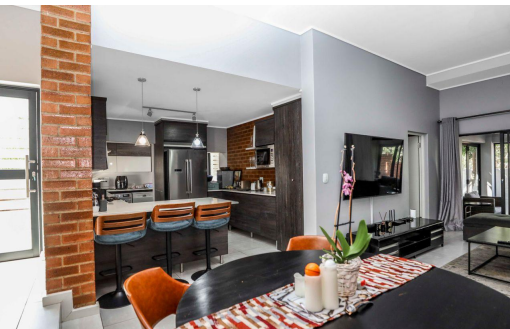

 4

 3.5

 2

R2,375,000

Duplex For Sale in Sharonlea

FLOOR SIZE	201m ²	GARAGES	2
LAND SIZE	300m ²	PARKINGS	-
BEDROOMS	4	FLATLETS	-
BATHROOMS	3.5	DOMESTIC ACCOM.	-
KITCHENS	1	PETS ALLOWED	Yes
LOUNGES	1		
DINING ROOMS	1		
STUDIES	1		