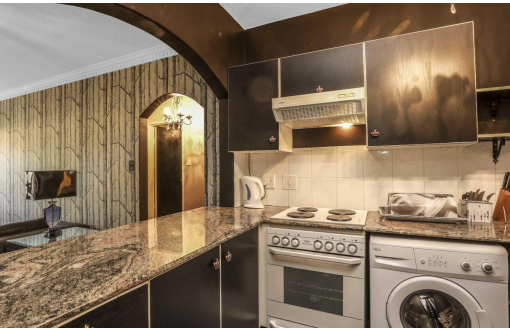

 2

 1

 -

R11,250 pm

Apartment To Let in Morningside

FLOOR SIZE	83m ²	GARAGES	-
LAND SIZE	-	PARKINGS	1
BEDROOMS	2	FLATLETS	-
BATHROOMS	1	DOMESTIC ACCOM.	-
KITCHENS	1	POOL	Yes
LOUNGES	1	PETS ALLOWED	Yes
DINING ROOMS	1		
STUDIES	-		