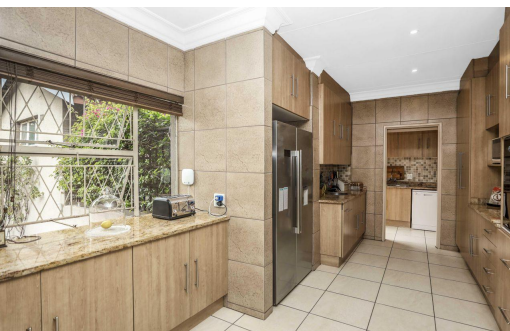

3

3

-

**R3,450,000**

House For Sale in Morningside Manor

<b>FLOOR SIZE</b>	-	<b>GARAGES</b>	-
<b>LAND SIZE</b>	1,995m <sup>2</sup>	<b>PARKINGS</b>	3
<b>BEDROOMS</b>	3	<b>FLATLETS</b>	1
<b>BATHROOMS</b>	3	<b>DOMESTIC ACCOM.</b>	1
<b>KITCHENS</b>	1	<b>POOL</b>	Yes
<b>LOUNGES</b>	1	<b>PETS ALLOWED</b>	Yes
<b>DINING ROOMS</b>	1		
<b>STUDIES</b>	1		