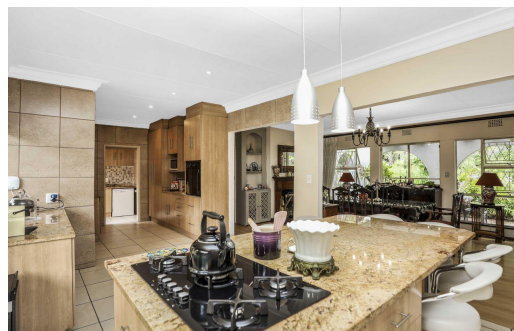

3

3

-

**R3,450,000**

House For Sale in Morningside Manor

<b>FLOOR SIZE</b>	-	<b>GARAGES</b>	-
<b>LAND SIZE</b>	1,995m <sup>2</sup>	<b>PARKINGS</b>	3
<b>BEDROOMS</b>	3	<b>FLATLETS</b>	1
<b>BATHROOMS</b>	3	<b>DOMESTIC ACCOM.</b>	1
<b>KITCHENS</b>	1	<b>POOL</b>	Yes
<b>LOUNGES</b>	1	<b>PETS ALLOWED</b>	Yes
<b>DINING ROOMS</b>	1		
<b>STUDIES</b>	1		