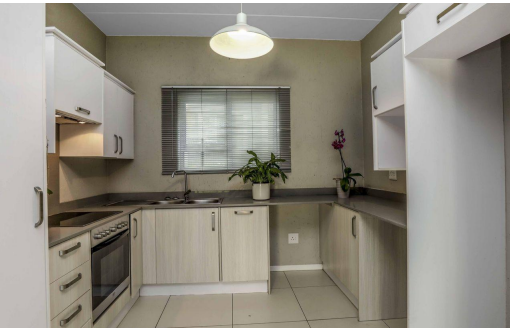

2

2

-

R1,150,000

Apartment For Sale in Paulshof

FLOOR SIZE	94m ²	GARAGES	-
LAND SIZE	-	PARKINGS	1
BEDROOMS	2	FLATLETS	-
BATHROOMS	2	DOMESTIC ACCOM.	-
KITCHENS	1	POOL	Yes
LOUNGES	1	PETS ALLOWED	Yes
DINING ROOMS	1		
STUDIES	-		