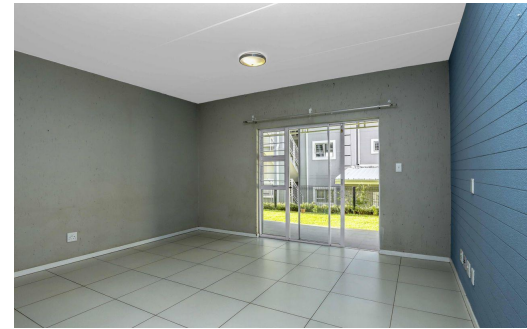

2

2

-

R1,150,000

Apartment For Sale in Paulshof

FLOOR SIZE	94m ²	GARAGES	-
LAND SIZE	-	PARKINGS	1
BEDROOMS	2	FLATLETS	-
BATHROOMS	2	DOMESTIC ACCOM.	-
KITCHENS	1	POOL	Yes
LOUNGES	1	PETS ALLOWED	Yes
DINING ROOMS	1		
STUDIES	-		