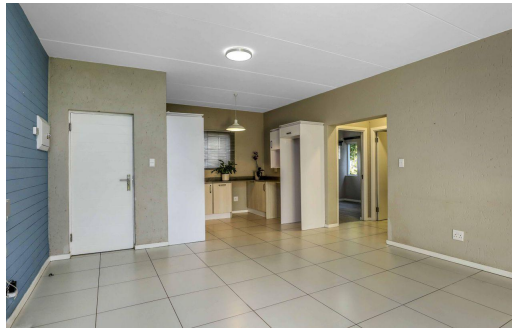

2

2

-

R1,150,000

Apartment For Sale in Paulshof

FLOOR SIZE	94m ²	GARAGES	-
LAND SIZE	-	PARKINGS	1
BEDROOMS	2	FLATLETS	-
BATHROOMS	2	DOMESTIC ACCOM.	-
KITCHENS	1	POOL	Yes
LOUNGES	1	PETS ALLOWED	Yes
DINING ROOMS	1		
STUDIES	-		