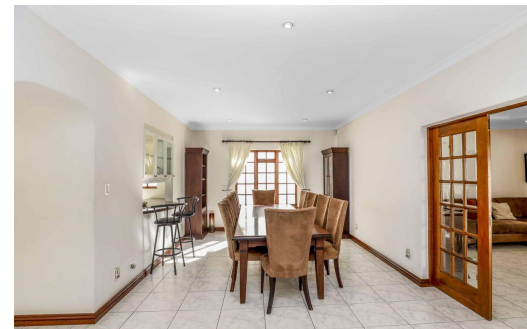

4

2

2

R3,695,000

Cluster For Sale in Morningside

FLOOR SIZE	-	GARAGES	2
LAND SIZE	395m ²	PARKINGS	-
BEDROOMS	4	FLATLETS	-
BATHROOMS	2	DOMESTIC ACCOM.	-
KITCHENS	1	POOL	Yes
LOUNGES	1	PETS ALLOWED	Yes
DINING ROOMS	1		
STUDIES	-		