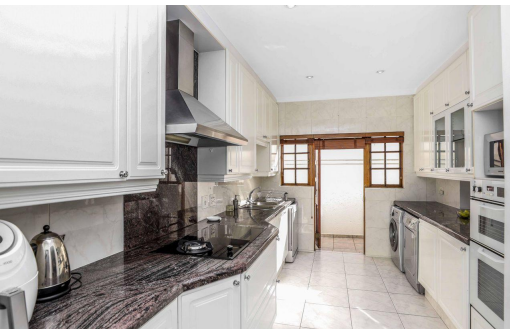

4

2

2

R3,695,000

Cluster For Sale in Morningside

FLOOR SIZE	-	GARAGES	2
LAND SIZE	395m ²	PARKINGS	-
BEDROOMS	4	FLATLETS	-
BATHROOMS	2	DOMESTIC ACCOM.	-
KITCHENS	1	POOL	Yes
LOUNGES	1	PETS ALLOWED	Yes
DINING ROOMS	1		
STUDIES	-		