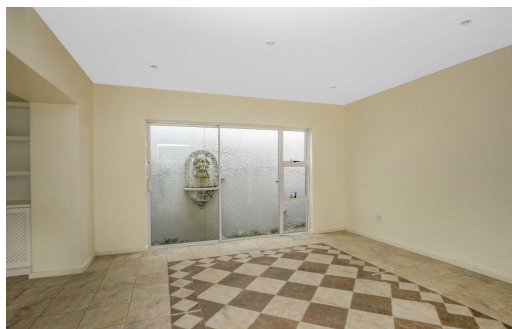

 3

 2.5

 2

R4,500,000

Cluster For Sale in Hyde Park

FLOOR SIZE	350m ²	GARAGES	2
LAND SIZE	509m ²	PARKINGS	-
BEDROOMS	3	FLATLETS	1
BATHROOMS	2.5	DOMESTIC ACCOM.	-
KITCHENS	1	POOL	Yes
LOUNGES	2	PETS ALLOWED	Yes
DINING ROOMS	1		
STUDIES	1		