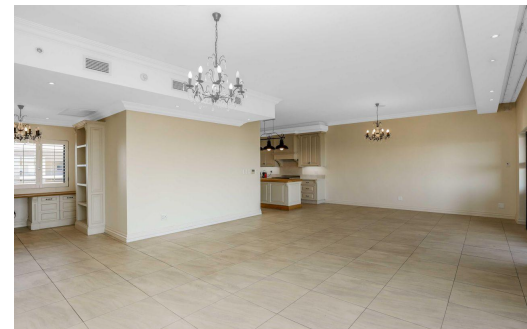

 3
 3
 -

R5,990,000

Apartment For Sale in Morningside

FLOOR SIZE	220m ²	GARAGES	-
LAND SIZE	-	PARKINGS	2
BEDROOMS	3	FLATLETS	-
BATHROOMS	3	DOMESTIC ACCOM.	-
KITCHENS	1	POOL	Yes
LOUNGES	1		
DINING ROOMS	1		
STUDIES	1		