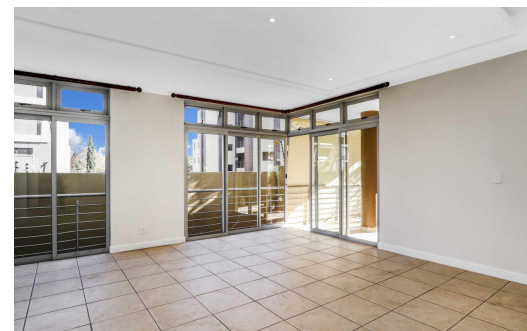

 3
 2
 -

R20,900 pm

Apartment To Let in Morningside

FLOOR SIZE	-	GARAGES	-
LAND SIZE	-	PARKINGS	2
BEDROOMS	3	FLATLETS	-
BATHROOMS	2	DOMESTIC ACCOM.	-
KITCHENS	1	POOL	Yes
LOUNGES	1		
DINING ROOMS	1		
STUDIES	-		