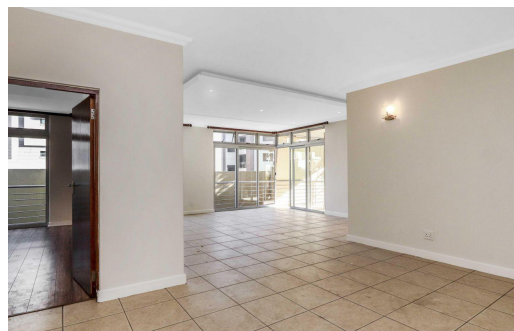

 3
 2
 -

R20,900 pm

Apartment To Let in Morningside

FLOOR SIZE	-	GARAGES	-
LAND SIZE	-	PARKINGS	2
BEDROOMS	3	FLATLETS	-
BATHROOMS	2	DOMESTIC ACCOM.	-
KITCHENS	1	POOL	Yes
LOUNGES	1		
DINING ROOMS	1		
STUDIES	-		