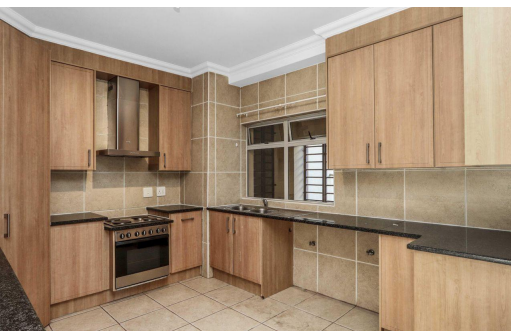

 3
 2
 -

R20,900 pm

Apartment To Let in Morningside

FLOOR SIZE	-	GARAGES	-
LAND SIZE	-	PARKINGS	2
BEDROOMS	3	FLATLETS	-
BATHROOMS	2	DOMESTIC ACCOM.	-
KITCHENS	1	POOL	Yes
LOUNGES	1		
DINING ROOMS	1		
STUDIES	-		