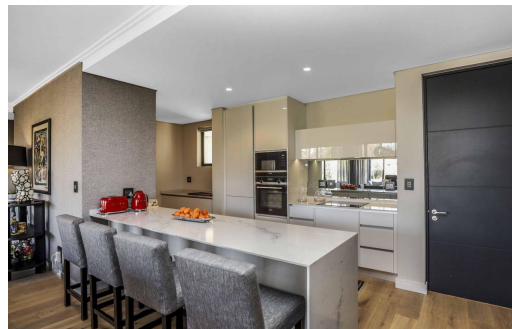

3

3

-

R3,700,000

Apartment For Sale in Linksfield

FLOOR SIZE	150m ²	GARAGES	-
LAND SIZE	-	PARKINGS	2
BEDROOMS	3	FLATLETS	-
BATHROOMS	3	DOMESTIC ACCOM.	-
KITCHENS	1	POOL	Yes
LOUNGES	1	PETS ALLOWED	Yes
DINING ROOMS	1		
STUDIES	-		
FURNISHED	Yes		