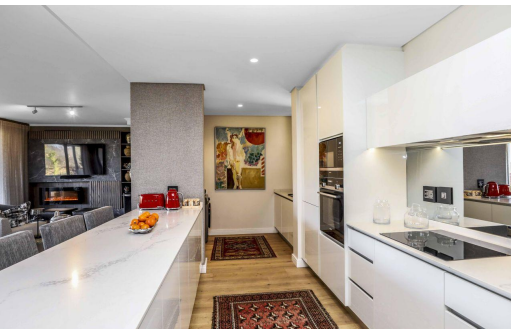

3

3

-

R3,700,000

Apartment For Sale in Linksfield

FLOOR SIZE	150m ²	GARAGES	-
LAND SIZE	-	PARKINGS	2
BEDROOMS	3	FLATLETS	-
BATHROOMS	3	DOMESTIC ACCOM.	-
KITCHENS	1	POOL	Yes
LOUNGES	1	PETS ALLOWED	Yes
DINING ROOMS	1		
STUDIES	-		
FURNISHED	Yes		