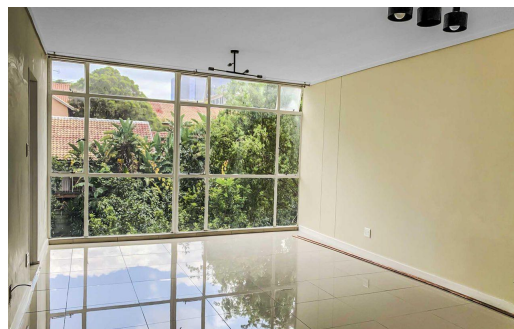

 3
 3
 -

R1,599,000

Apartment For Sale in Sandown

FLOOR SIZE	131m ²	GARAGES	-
LAND SIZE	-	PARKINGS	1
BEDROOMS	3	FLATLETS	-
BATHROOMS	3	DOMESTIC ACCOM.	-
KITCHENS	1	POOL	Yes
LOUNGES	1	PETS ALLOWED	Yes
DINING ROOMS	1		
STUDIES	1		