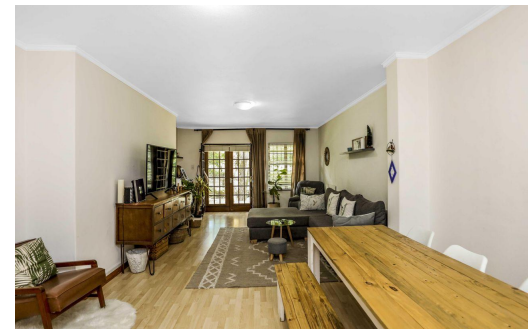

🛏 2

🚿 1

🚗 -

R1,300,000

Apartment For Sale in Atholl

| | | | |
|---------------------|------------------|------------------------|-----|
| FLOOR SIZE | 96m ² | GARAGES | - |
| LAND SIZE | - | CARPORTS | 1 |
| BEDROOMS | 2 | FLATLETS | - |
| BATHROOMS | 1 | DOMESTIC ACCOM. | - |
| KITCHENS | 1 | POOL | Yes |
| LOUNGES | 1 | PETS ALLOWED | Yes |
| DINING ROOMS | 1 | | |
| STUDIES | - | | |