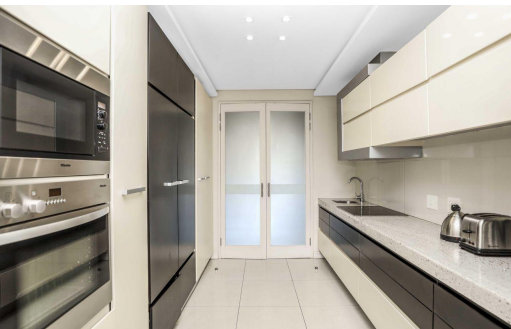

 2
 2
 -

R4,000,000

Apartment For Sale in Morningside

FLOOR SIZE	152m ²	GARAGES	-
LAND SIZE	-	CARPORTS	2
BEDROOMS	2	FLATLETS	-
BATHROOMS	2	DOMESTIC ACCOM.	-
KITCHENS	1	POOL	Yes
LOUNGES	1		
DINING ROOMS	1		
STUDIES	-		