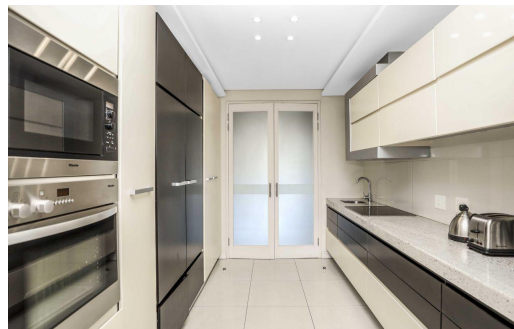

 2

 2

 -

R30,000 pm

Apartment To Let in Morningside

FLOOR SIZE	152m ²	GARAGES	-
LAND SIZE	-	PARKINGS	2
BEDROOMS	2	FLATLETS	-
BATHROOMS	2	DOMESTIC ACCOM.	-
KITCHENS	1	POOL	Yes
LOUNGES	1		
DINING ROOMS	1		
STUDIES	-		
FURNISHED	Yes		