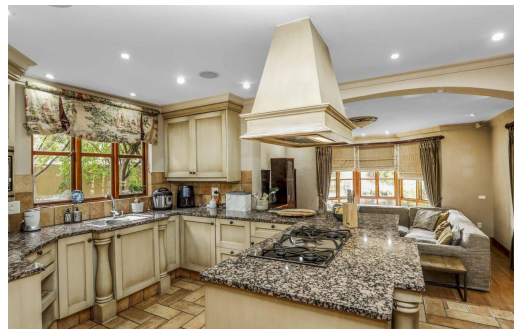

3

3.5

2

R36,000 pm
Cluster To Let in Morningside

FLOOR SIZE	450m ²
LAND SIZE	505m ²
BEDROOMS	3
BATHROOMS	3.5
KITCHENS	1
LOUNGES	2
DINING ROOMS	1
STUDIES	1

GARAGES	2
PARKINGS	-
FLATLETS	-
DOMESTIC ACCOM.	1
POOL	Yes
PETS ALLOWED	Yes