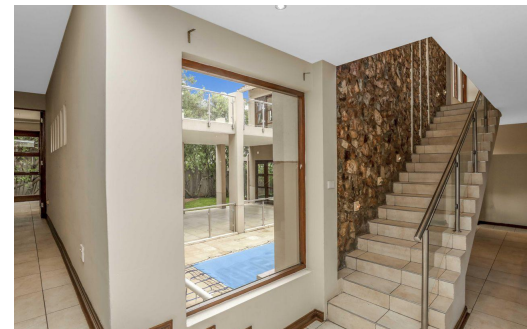

5

5.5

3

R70,000 pm

House To Let in Benmore Gardens

FLOOR SIZE	-	GARAGES	3
LAND SIZE	803m ²	PARKINGS	-
BEDROOMS	5	FLATLETS	-
BATHROOMS	5.5	DOMESTIC ACCOM.	1
KITCHENS	1	POOL	Yes
LOUNGES	2	PETS ALLOWED	Yes
DINING ROOMS	1		
STUDIES	1		