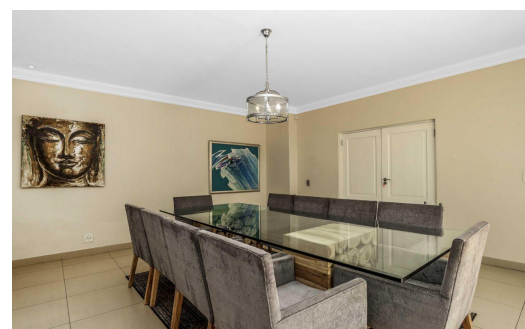

 5

 4

 3

R60,000 pm

House To Let in Morningside

FLOOR SIZE	750m ²	GARAGES	3
LAND SIZE	4,000m ²	PARKINGS	-
BEDROOMS	5	FLATLETS	-
BATHROOMS	4	DOMESTIC ACCOM.	2
KITCHENS	1	POOL	Yes
LOUNGES	2	PETS ALLOWED	Yes
DINING ROOMS	2		
STUDIES	1		