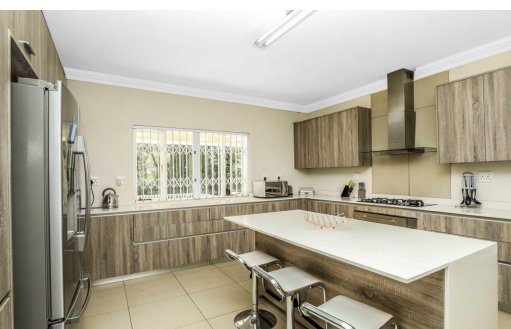

 5

 4

 3

R60,000 pm

House To Let in Morningside

FLOOR SIZE	750m ²	GARAGES	3
LAND SIZE	4,000m ²	PARKINGS	-
BEDROOMS	5	FLATLETS	-
BATHROOMS	4	DOMESTIC ACCOM.	2
KITCHENS	1	POOL	Yes
LOUNGES	2	PETS ALLOWED	Yes
DINING ROOMS	2		
STUDIES	1		