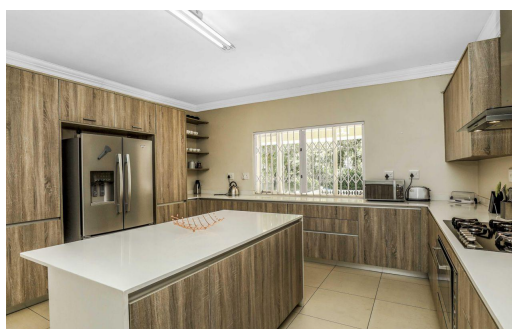

 5

 4

 3

R60,000 pm

House To Let in Morningside

FLOOR SIZE	750m ²	GARAGES	3
LAND SIZE	4,000m ²	PARKINGS	-
BEDROOMS	5	FLATLETS	-
BATHROOMS	4	DOMESTIC ACCOM.	2
KITCHENS	1	POOL	Yes
LOUNGES	2	PETS ALLOWED	Yes
DINING ROOMS	2		
STUDIES	1		