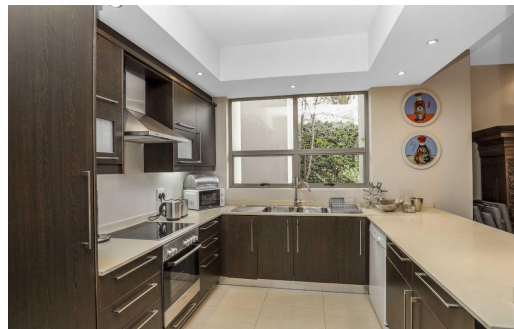

3

3.5

2

R28,000 pm
Cluster To Let in Eltonhill

FLOOR SIZE	-	GARAGES	2
LAND SIZE	-	PARKINGS	-
BEDROOMS	3	FLATLETS	-
BATHROOMS	3.5	DOMESTIC ACCOM.	-
KITCHENS	1		
LOUNGES	1		
DINING ROOMS	1		
STUDIES	1		
FURNISHED	Yes		