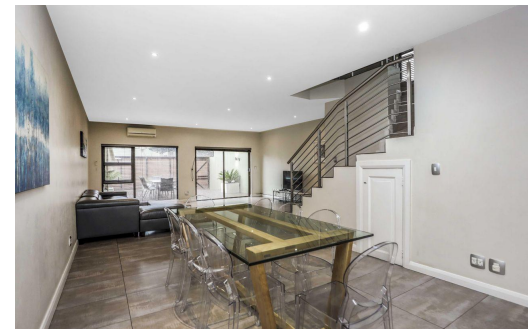

4

3.5

-

R34,000 pm

Apartment To Let in Sandown

FLOOR SIZE	185m ²	GARAGES	-
LAND SIZE	-	PARKINGS	2
BEDROOMS	4	FLATLETS	-
BATHROOMS	3.5	DOMESTIC ACCOM.	-
KITCHENS	1	POOL	Yes
LOUNGES	1	PETS ALLOWED	Yes
DINING ROOMS	1		
STUDIES	-		
FURNISHED	Yes		