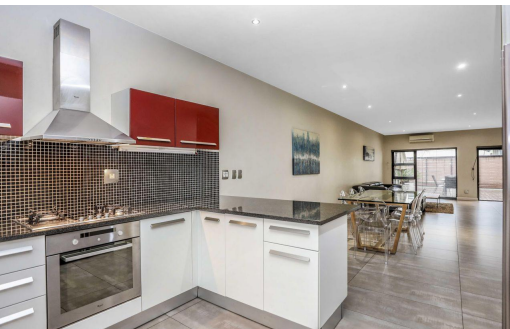

4

3.5

-

R34,000 pm

Apartment To Let in Sandown

FLOOR SIZE	185m ²	GARAGES	-
LAND SIZE	-	PARKINGS	2
BEDROOMS	4	FLATLETS	-
BATHROOMS	3.5	DOMESTIC ACCOM.	-
KITCHENS	1	POOL	Yes
LOUNGES	1	PETS ALLOWED	Yes
DINING ROOMS	1		
STUDIES	-		
FURNISHED	Yes		