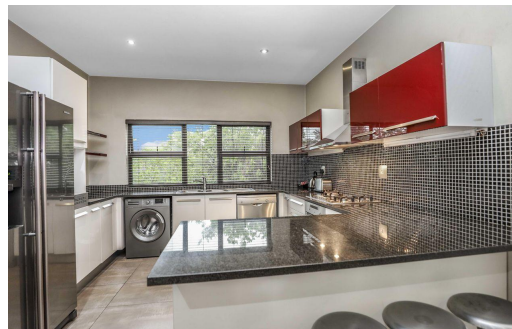

4

3.5

-

R34,000 pm

Apartment To Let in Sandown

FLOOR SIZE	185m ²	GARAGES	-
LAND SIZE	-	PARKINGS	2
BEDROOMS	4	FLATLETS	-
BATHROOMS	3.5	DOMESTIC ACCOM.	-
KITCHENS	1	POOL	Yes
LOUNGES	1	PETS ALLOWED	Yes
DINING ROOMS	1		
STUDIES	-		
FURNISHED	Yes		