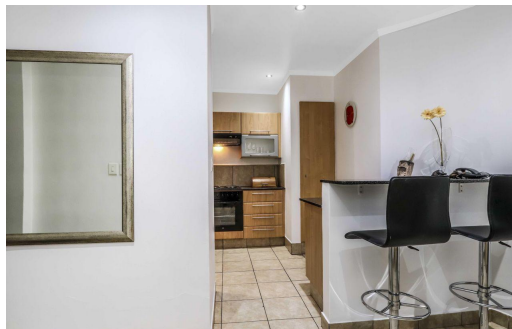

🛏 2

🚿 2

-

R1,700,000

Apartment For Sale in Sandown

FLOOR SIZE	89m ²	GARAGES	-
LAND SIZE	-	PARKINGS	1
BEDROOMS	2	FLATLETS	-
BATHROOMS	2	DOMESTIC ACCOM.	-
KITCHENS	1	POOL	Yes
LOUNGES	1		
DINING ROOMS	1		
STUDIES	-		