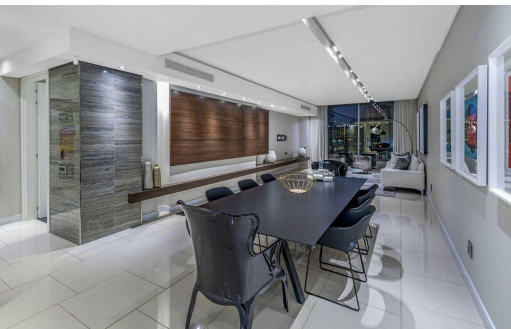

 2
 2.5
 -

R55,000 pm
Apartment To Let in Sandhurst

FLOOR SIZE	163m ²	GARAGES	-
LAND SIZE	-	PARKINGS	2
BEDROOMS	2	FLATLETS	-
BATHROOMS	2.5	DOMESTIC ACCOM.	-
KITCHENS	1	POOL	Yes
LOUNGES	1	PETS ALLOWED	Yes
DINING ROOMS	1		
STUDIES	-		
FURNISHED	Yes		