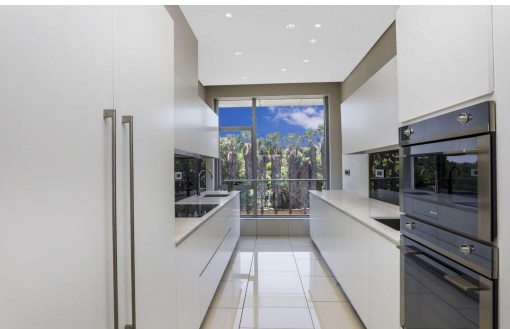

 2

 2.5

 -

R37,500 pm

Apartment To Let in Sandhurst

FLOOR SIZE	163m ²	GARAGES	-
LAND SIZE	-	PARKINGS	2
BEDROOMS	2	FLATLETS	-
BATHROOMS	2.5	DOMESTIC ACCOM.	-
KITCHENS	1	POOL	Yes
LOUNGES	1	PETS ALLOWED	Yes
DINING ROOMS	1		
STUDIES	-		