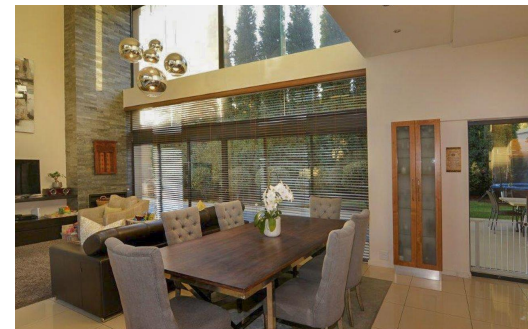

 3

 3.5

 2

R62,000 pm

House To Let in Benmore Gardens

FLOOR SIZE 420m²
LAND SIZE 954m²
BEDROOMS 3
BATHROOMS 3.5
KITCHENS 1
LOUNGES 1
DINING ROOMS 1
STUDIES 1

GARAGES 2
PARKINGS -
FLATLETS -
DOMESTIC ACCOM. 1
POOL Yes
PETS ALLOWED Yes