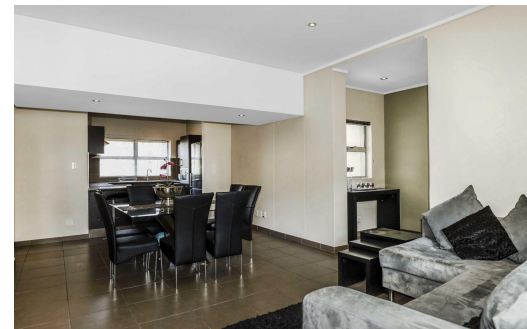

🛏 2

🚿 2

-

R2,000,000

Apartment For Sale in Morningside

FLOOR SIZE	104m ²	GARAGES	-
LAND SIZE	-	PARKINGS	2
BEDROOMS	2	FLATLETS	-
BATHROOMS	2	DOMESTIC ACCOM.	-
KITCHENS	1	POOL	Yes
LOUNGES	1		
DINING ROOMS	1		
STUDIES	-		
FURNISHED	Yes		