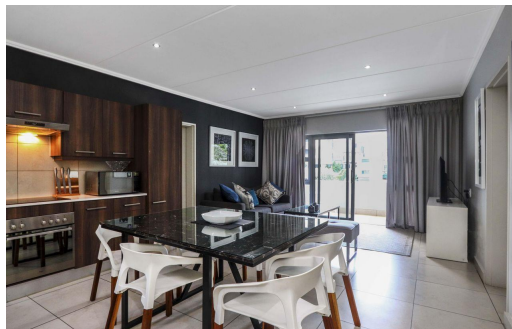

 2
 2
 -

R1,850,000

Apartment For Sale in Sandown

FLOOR SIZE	102m ²	GARAGES	-
LAND SIZE	-	CARPORTS	2
BEDROOMS	2	FLATLETS	-
BATHROOMS	2	DOMESTIC ACCOM.	-
KITCHENS	1	POOL	Yes
LOUNGES	1		
DINING ROOMS	1		
STUDIES	-		