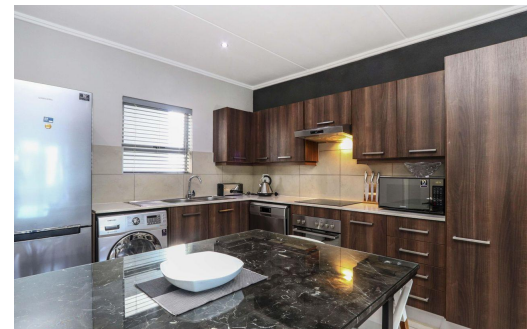

 2
 2
 -

R1,850,000

Apartment For Sale in Sandown

FLOOR SIZE	102m ²	GARAGES	-
LAND SIZE	-	CARPORTS	2
BEDROOMS	2	FLATLETS	-
BATHROOMS	2	DOMESTIC ACCOM.	-
KITCHENS	1	POOL	Yes
LOUNGES	1		
DINING ROOMS	1		
STUDIES	-		