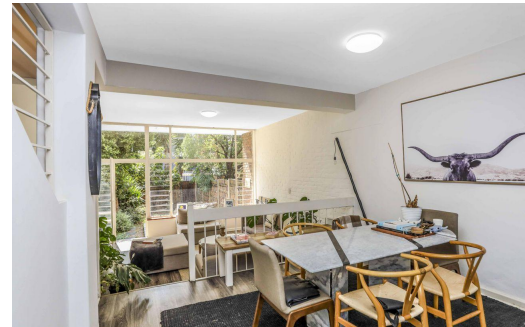

 2
 1.5
 -

R850,000

Duplex For Sale in Orchards

| | | | |
|---------------------|-------------------|------------------------|-----|
| FLOOR SIZE | 122m ² | GARAGES | - |
| LAND SIZE | - | CARPORTS | 2 |
| BEDROOMS | 2 | FLATLETS | - |
| BATHROOMS | 1.5 | DOMESTIC ACCOM. | - |
| KITCHENS | 1 | PETS ALLOWED | Yes |
| LOUNGES | 1 | | |
| DINING ROOMS | 1 | | |
| STUDIES | - | | |