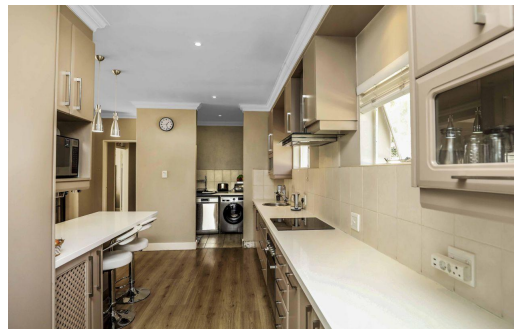

 4

 3.5

 2

**R25,000 pm**

House To Let in Morningside Manor

<b>FLOOR SIZE</b>	-	<b>GARAGES</b>	2
<b>LAND SIZE</b>	1,988m <sup>2</sup>	<b>PARKINGS</b>	1
<b>BEDROOMS</b>	4	<b>FLATLETS</b>	-
<b>BATHROOMS</b>	3.5	<b>DOMESTIC ACCOM.</b>	2
<b>KITCHENS</b>	1	<b>POOL</b>	Yes
<b>LOUNGES</b>	1	<b>PETS ALLOWED</b>	Yes
<b>DINING ROOMS</b>	1		
<b>STUDIES</b>	-		