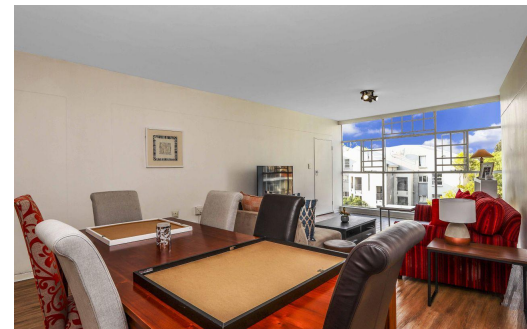

2

1

-

**R1,200,000**

Apartment For Sale in Craighall Park

<b>FLOOR SIZE</b>	102m <sup>2</sup>	<b>GARAGES</b>	-
<b>LAND SIZE</b>	-	<b>CARPORTS</b>	1
<b>BEDROOMS</b>	2	<b>FLATLETS</b>	-
<b>BATHROOMS</b>	1	<b>DOMESTIC ACCOM.</b>	-
<b>KITCHENS</b>	1		
<b>LOUNGES</b>	1		
<b>DINING ROOMS</b>	1		
<b>STUDIES</b>	-		