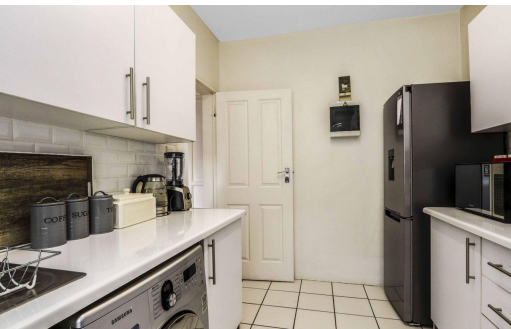

2

1

-

**R1,200,000**

Apartment For Sale in Craighall Park

<b>FLOOR SIZE</b>	102m <sup>2</sup>	<b>GARAGES</b>	-
<b>LAND SIZE</b>	-	<b>CARPORTS</b>	1
<b>BEDROOMS</b>	2	<b>FLATLETS</b>	-
<b>BATHROOMS</b>	1	<b>DOMESTIC ACCOM.</b>	-
<b>KITCHENS</b>	1		
<b>LOUNGES</b>	1		
<b>DINING ROOMS</b>	1		
<b>STUDIES</b>	-		