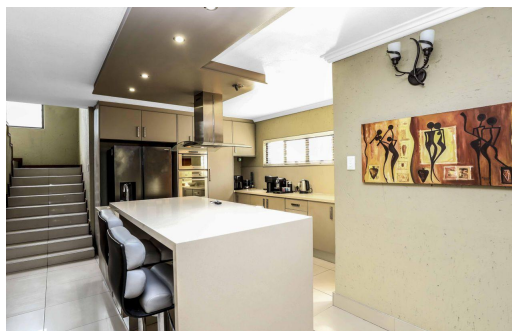

 6

 4.5

 2

R3,999,000

Cluster For Sale in Atholl

FLOOR SIZE	540m ²	GARAGES	2
LAND SIZE	760m ²	PARKINGS	1
BEDROOMS	6	FLATLETS	-
BATHROOMS	4.5	DOMESTIC ACCOM.	1
KITCHENS	1	PETS ALLOWED	Yes
LOUNGES	2		
DINING ROOMS	1		
STUDIES	1		