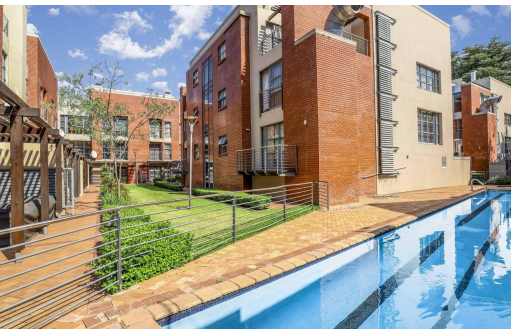

 3

 3.5

 -

R2,600,000

Apartment For Sale in Hyde Park

FLOOR SIZE	247m ²	GARAGES	-
LAND SIZE	-	CARPORTS	2
BEDROOMS	3	FLATLETS	-
BATHROOMS	3.5	DOMESTIC ACCOM.	-
KITCHENS	1	PETS ALLOWED	Yes
LOUNGES	1		
DINING ROOMS	1		
STUDIES	-		