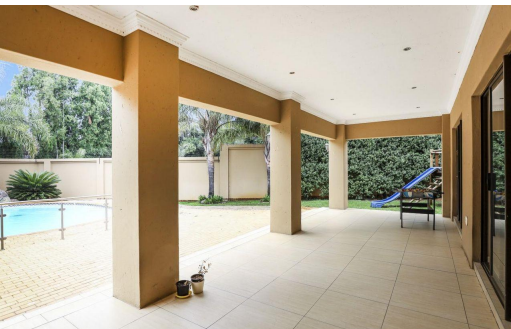

5
3
2

R4,450,000

House For Sale in Waverley

FLOOR SIZE	420m ²	GARAGES	2
LAND SIZE	1,945m ²	CARPORTS	2
BEDROOMS	5	FLATLETS	-
BATHROOMS	3	DOMESTIC ACCOM.	1
KITCHENS	2	POOL	Yes
LOUNGES	1	PETS ALLOWED	Yes
DINING ROOMS	1		
STUDIES	-		