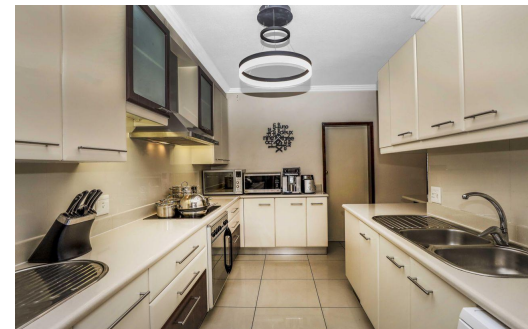

 3
 2.5
 2

R2,775,000

Duplex For Sale in Atholl

FLOOR SIZE	254m ²	GARAGES	2
LAND SIZE	-	PARKINGS	-
BEDROOMS	3	FLATLETS	-
BATHROOMS	2.5	DOMESTIC ACCOM.	1
KITCHENS	1	POOL	Yes
LOUNGES	2	PETS ALLOWED	Yes
DINING ROOMS	1		
STUDIES	-		