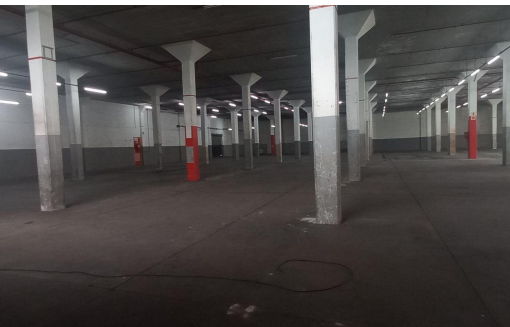

 6 -

R235,500 pm

3,140m² Warehouse To Let in New Germany

LAND SIZE 4,100m²
FLOOR SIZE 3,140m²
BUILDING HEIGHT 5m
TITLE Sectional Title
ZONING Industrial

OPEN PARKINGS 6
FLOOR LOAD CAPACITY 5
POWER (3 PHASE) Yes
POWER (AMPS) 400A