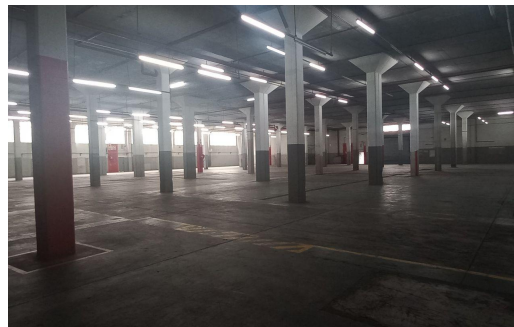

 6 -

R235,500 pm

3,140m² Warehouse To Let in New Germany

LAND SIZE 4,100m²
FLOOR SIZE 3,140m²
BUILDING HEIGHT 5m
TITLE Sectional Title
ZONING Industrial

OPEN PARKINGS 6
FLOOR LOAD CAPACITY 5
POWER (3 PHASE) Yes
POWER (AMPS) 400A