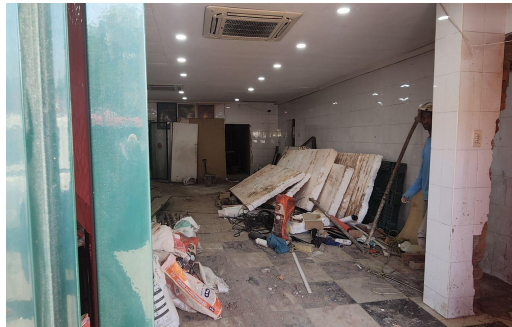

 8

 -

R19,500 pm

105m² Retail To Let in Ashley

FLOOR SIZE 105m²
ZONING Commercial
AIR CONDITIONING Yes

OPEN PARKINGS 8

Geoff Pereira
+2771 699 6151
geoff@maxprop.solutions