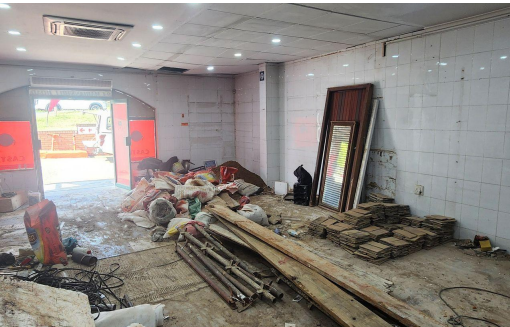

 8

 -

R19,500 pm

105m² Retail To Let in Ashley

FLOOR SIZE 105m²
ZONING Commercial
AIR CONDITIONING Yes

OPEN PARKINGS 8

Geoff Pereira
+2771 699 6151
geoff@maxprop.solutions