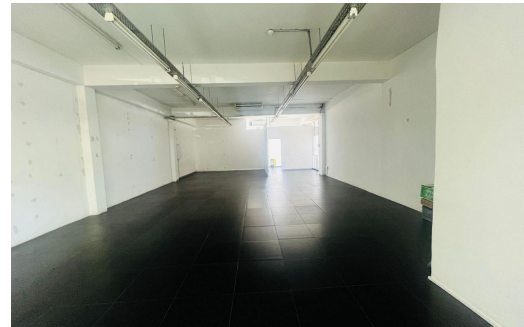

R22,800 pm

120m² Retail To Let in Glenwood

FLOOR SIZE	120m²	COVERED PARKINGS	2
ZONING	Commercial	POWER (AMPS)	60A

Mpendulo Ngema
0814374731
mpendulon@maxprop.solutions