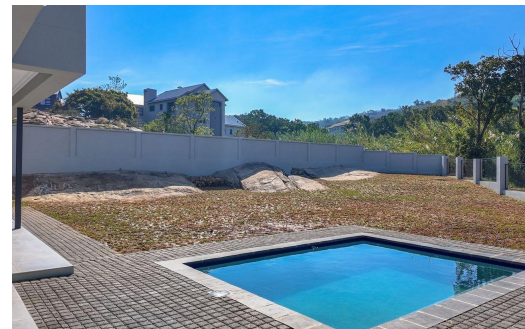

 4

 4.5

 2

R4,350,000

House For Sale in Elawini Lifestyle Estate

FLOOR SIZE	300m ²	GARAGES	2
LAND SIZE	1,056m ²	PARKINGS	2
BEDROOMS	4	POOL	Yes
BATHROOMS	4.5	PETS ALLOWED	Yes
KITCHENS	1		
LOUNGES	1		
DINING ROOMS	1		