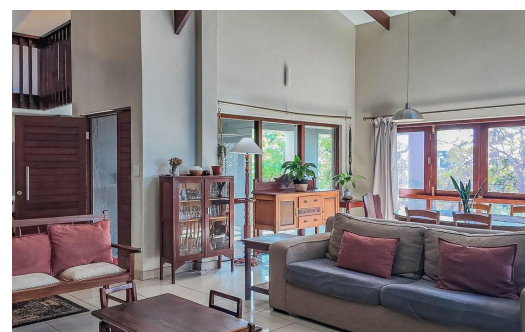

4

2

2

R3,500,000

House For Sale in The Rest Nature Estate

LAND SIZE 1,344m²
BEDROOMS 4
BATHROOMS 2
KITCHENS 1
LOUNGES 1
DINING ROOMS 1
STUDIES 1

GARAGES 2
PARKINGS 2
PETS ALLOWED Yes

LEVY R2,830 pm