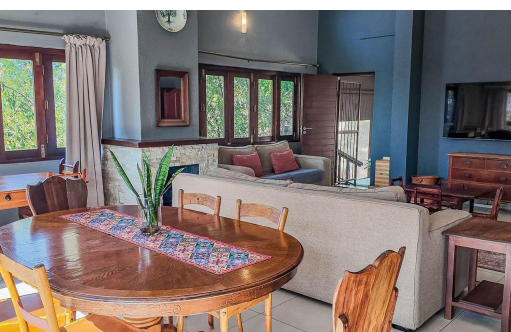

4

2

2

R3,500,000

House For Sale in The Rest Nature Estate

LAND SIZE 1,344m²
BEDROOMS 4
BATHROOMS 2
KITCHENS 1
LOUNGES 1
DINING ROOMS 1
STUDIES 1

GARAGES 2
PARKINGS 2
PETS ALLOWED Yes

LEVY R2,830 pm