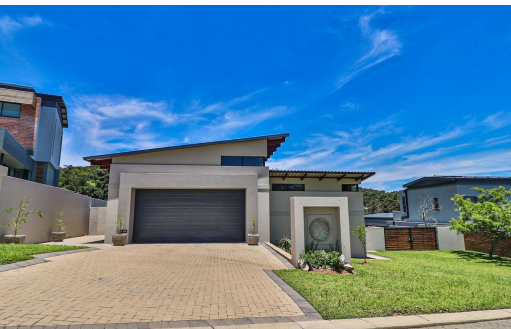

 3
 2
 2

R3,500,000

House For Sale in The Rest Nature Estate

FLOOR SIZE 237m²
LAND SIZE 995m²
BEDROOMS 3
BATHROOMS 2
KITCHENS 1
LOUNGES 1
DINING ROOMS 1

GARAGES 2
PARKINGS 2
PETS ALLOWED Yes

LEVY R2,830 pm