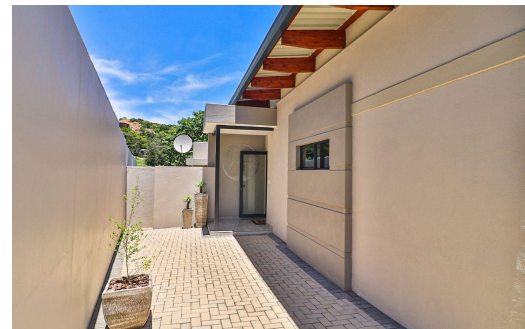

 3
 2
 2

R3,500,000

House For Sale in The Rest Nature Estate

FLOOR SIZE 237m²
LAND SIZE 995m²
BEDROOMS 3
BATHROOMS 2
KITCHENS 1
LOUNGES 1
DINING ROOMS 1

GARAGES 2
PARKINGS 2
PETS ALLOWED Yes

LEVY R2,830 pm