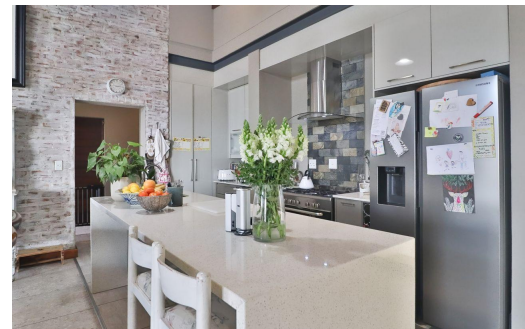

4

3

2

R3,950,000

House For Sale in The Rest Nature Estate

LAND SIZE 948m²
BEDROOMS 4
BATHROOMS 3
KITCHENS 1
LOUNGES 1
DINING ROOMS 1

GARAGES 2
PARKINGS 2
POOL Yes
PETS ALLOWED Yes

LEVY R2,830 pm