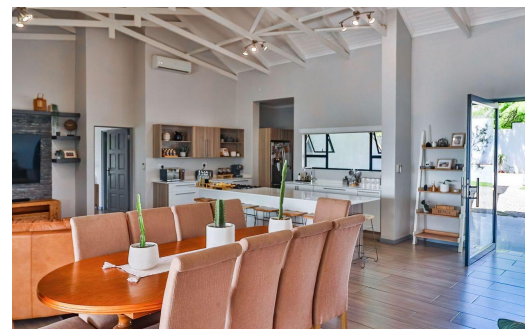

4

4

2

R4,750,000

House For Sale in The Rest Nature Estate

FLOOR SIZE 371m²
LAND SIZE 1,166m²
BEDROOMS 4
BATHROOMS 4
KITCHENS 1
LOUNGES 1
DINING ROOMS 1
STUDIES 1

GARAGES 2
PARKINGS 2
DOMESTIC ACCOM. 1
POOL Yes
PETS ALLOWED Yes