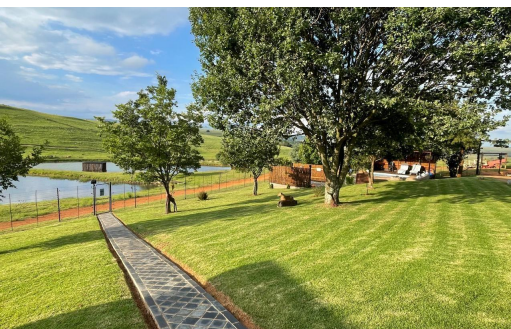

2

2

-

R6,500,000

Farm For Sale in Machadodorp

LAND SIZE	84Ha	GARAGES	-
BEDROOMS	2	PARKINGS	2
BATHROOMS	2	FLATLETS	-
KITCHENS	1	DOMESTIC ACCOM.	-
LOUNGES	1	PETS ALLOWED	Yes
DINING ROOMS	1		
STUDIES	-		

Jana Mare
0846030622