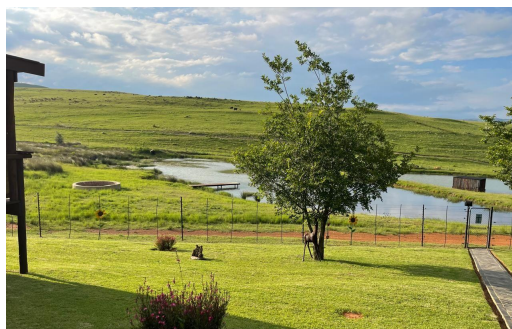

2

2

-

R6,500,000

Farm For Sale in Machadodorp

LAND SIZE	84Ha	GARAGES	-
BEDROOMS	2	PARKINGS	2
BATHROOMS	2	FLATLETS	-
KITCHENS	1	DOMESTIC ACCOM.	-
LOUNGES	1	PETS ALLOWED	Yes
DINING ROOMS	1		
STUDIES	-		

Jana Mare
0846030622