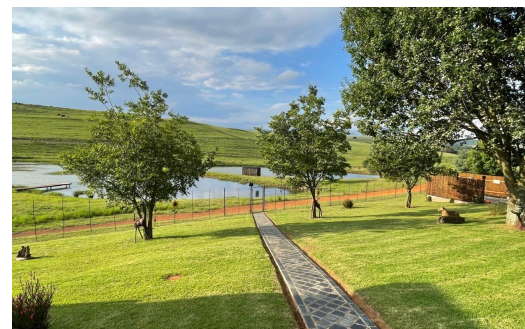

2

2

-

R6,500,000

Farm For Sale in Machadodorp

LAND SIZE	84Ha	GARAGES	-
BEDROOMS	2	PARKINGS	2
BATHROOMS	2	FLATLETS	-
KITCHENS	1	DOMESTIC ACCOM.	-
LOUNGES	1	PETS ALLOWED	Yes
DINING ROOMS	1		
STUDIES	-		

Jana Mare
0846030622