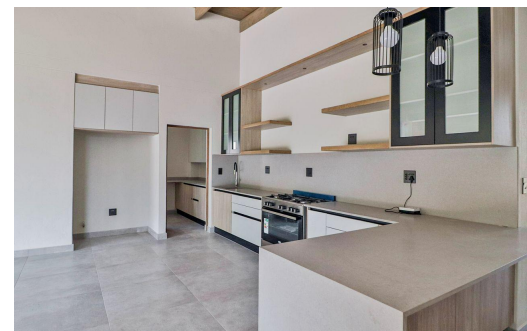

4

3

2

R4,140,000

House For Sale in The Rest Nature Estate

FLOOR SIZE 245m²
LAND SIZE 852m²
BEDROOMS 4
BATHROOMS 3
KITCHENS 1
LOUNGES 1
DINING ROOMS 1
STUDIES -

GARAGES 2
PARKINGS 2
FLATLETS -
DOMESTIC ACCOM. -
POOL Yes
PETS ALLOWED Yes