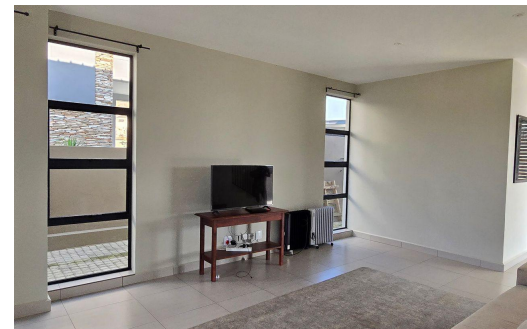

3

2

2

40

R19,500 pm

House To Let in The Rest Nature Estate

LAND SIZE	402m ²	GARAGES	2
BEDROOMS	3	PARKINGS	2
BATHROOMS	2	FLATLETS	-
KITCHENS	1	DOMESTIC ACCOM.	-
LOUNGES	1	PETS ALLOWED	Yes
DINING ROOMS	1		
STUDIES	-		