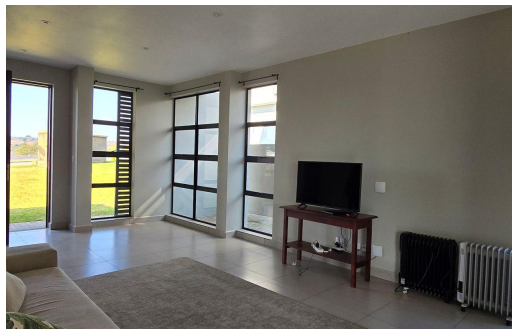

3

2

2

40

R19,500 pm

House To Let in The Rest Nature Estate

LAND SIZE	402m ²	GARAGES	2
BEDROOMS	3	PARKINGS	2
BATHROOMS	2	FLATLETS	-
KITCHENS	1	DOMESTIC ACCOM.	-
LOUNGES	1	PETS ALLOWED	Yes
DINING ROOMS	1		
STUDIES	-		