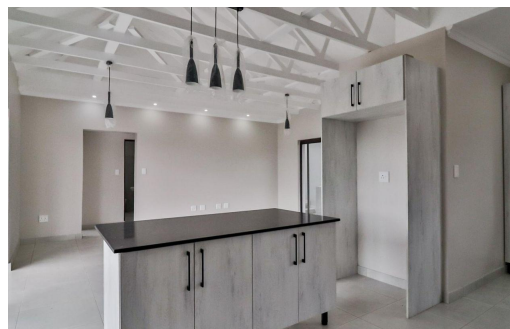

3

2

2

R2,499,000

Townhouse For Sale in Stonehenge Ext 1

FLOOR SIZE 150m²
LAND SIZE 550m²
BEDROOMS 3
BATHROOMS 2
KITCHENS -
LOUNGES 1
DINING ROOMS 1
STUDIES -

GARAGES 2
PARKINGS -
FLATLETS -
DOMESTIC ACCOM. -
PETS ALLOWED Yes