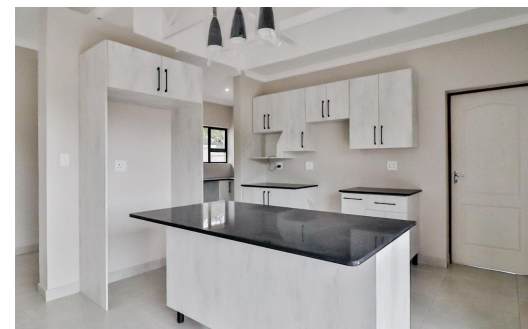

3

2

2

R2,499,000

Townhouse For Sale in Stonehenge Ext 1

FLOOR SIZE 150m²
LAND SIZE 550m²
BEDROOMS 3
BATHROOMS 2
KITCHENS -
LOUNGES 1
DINING ROOMS 1
STUDIES -

GARAGES 2
PARKINGS -
FLATLETS -
DOMESTIC ACCOM. -
PETS ALLOWED Yes