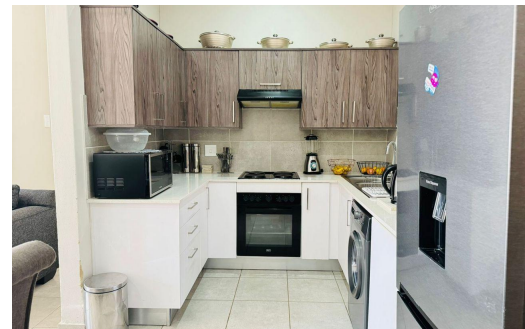

3

2

-

R999,000

Apartment For Sale in Whiteridge

FLOOR SIZE	75m ²	GARAGES	-
LAND SIZE	14,686m ²	PARKINGS	2
BEDROOMS	3	FLATLETS	-
BATHROOMS	2	DOMESTIC ACCOM.	-
KITCHENS	1		
LOUNGES	1		
DINING ROOMS	1		
STUDIES	-		