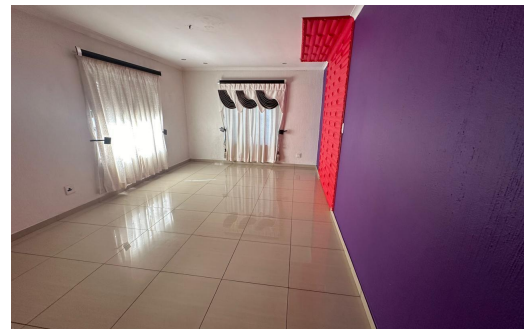

3
2
1

R2,165,000

Cluster For Sale in Halfway Gardens

BEDROOMS	3	GARAGES	1
BATHROOMS	2	PARKINGS	-
KITCHENS	1	FLATLETS	-
LOUNGES	1	DOMESTIC ACCOM.	-
DINING ROOMS	1	POOL	Yes
STUDIES	-	PETS ALLOWED	Yes

RATES R3,000 pm (Estimated)
LEVY R1,200 pm