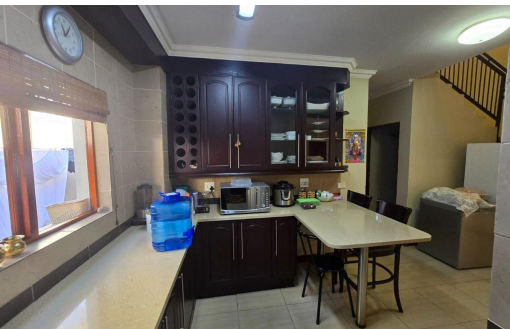

4

2.5

1

R3,950,000

Freestanding For Sale in Greenstone Ridge

FLOOR SIZE	335m ²	GARAGES	1
LAND SIZE	502m ²	PARKINGS	2
BEDROOMS	4	FLATLETS	-
BATHROOMS	2.5	DOMESTIC ACCOM.	-
KITCHENS	1	PETS ALLOWED	Yes
LOUNGES	1		
DINING ROOMS	1		
STUDIES	-		