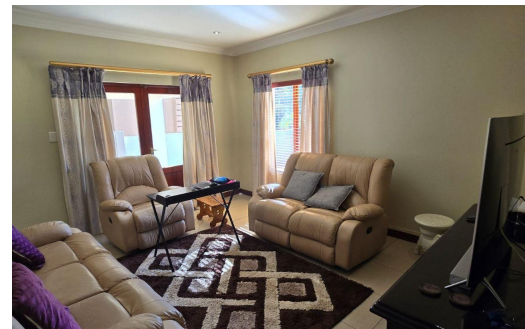

4

2.5

1

R3,950,000

Freestanding For Sale in Greenstone Ridge

FLOOR SIZE	335m ²	GARAGES	1
LAND SIZE	502m ²	PARKINGS	2
BEDROOMS	4	FLATLETS	-
BATHROOMS	2.5	DOMESTIC ACCOM.	-
KITCHENS	1	PETS ALLOWED	Yes
LOUNGES	1		
DINING ROOMS	1		
STUDIES	-		