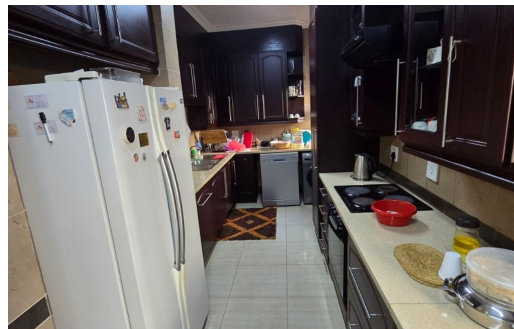

4

2.5

1

R3,950,000

Freestanding For Sale in Greenstone Ridge

FLOOR SIZE	335m ²	GARAGES	1
LAND SIZE	502m ²	PARKINGS	2
BEDROOMS	4	FLATLETS	-
BATHROOMS	2.5	DOMESTIC ACCOM.	-
KITCHENS	1	PETS ALLOWED	Yes
LOUNGES	1		
DINING ROOMS	1		
STUDIES	-		