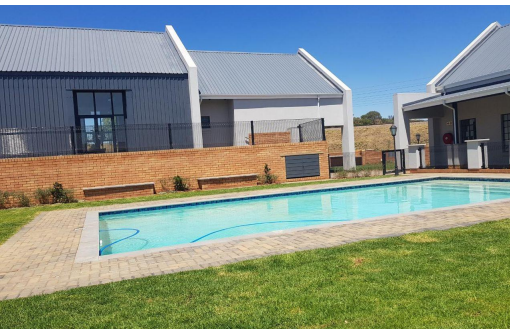

R880,000

Apartment For Sale in Esther Park

FLOOR SIZE	56m²	GARAGES	-
BEDROOMS	2	PARKINGS	1
BATHROOMS	1	FLATLETS	-
KITCHENS	1	DOMESTIC ACCOM.	-
LOUNGES	1	POOL	Yes
DINING ROOMS	1	PETS ALLOWED	Yes
STUDIES	-		

RATES R400 pm (Estimated)
LEVY R560 pm

LAWRENCE TOENDEPE
0764040810
lawrencet@ljtproperties.co.za