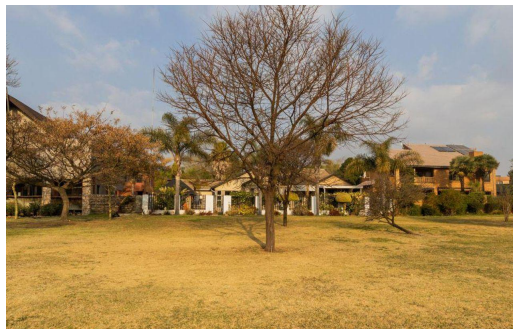

R3,200,000

Freehold For Sale in Blue Gill Estate

FLOOR SIZE	370m²	GARAGES	2
LAND SIZE	786m²	CARPORTS	2
BEDROOMS	4	FLATLETS	-
BATHROOMS	2	DOMESTIC ACCOM.	-
KITCHENS	1		
LOUNGES	1		
DINING ROOMS	1		
STUDIES	1		

LEVY R1,400 pm

Ankia Henning
083 227 3032
ankia@realglen.co.za